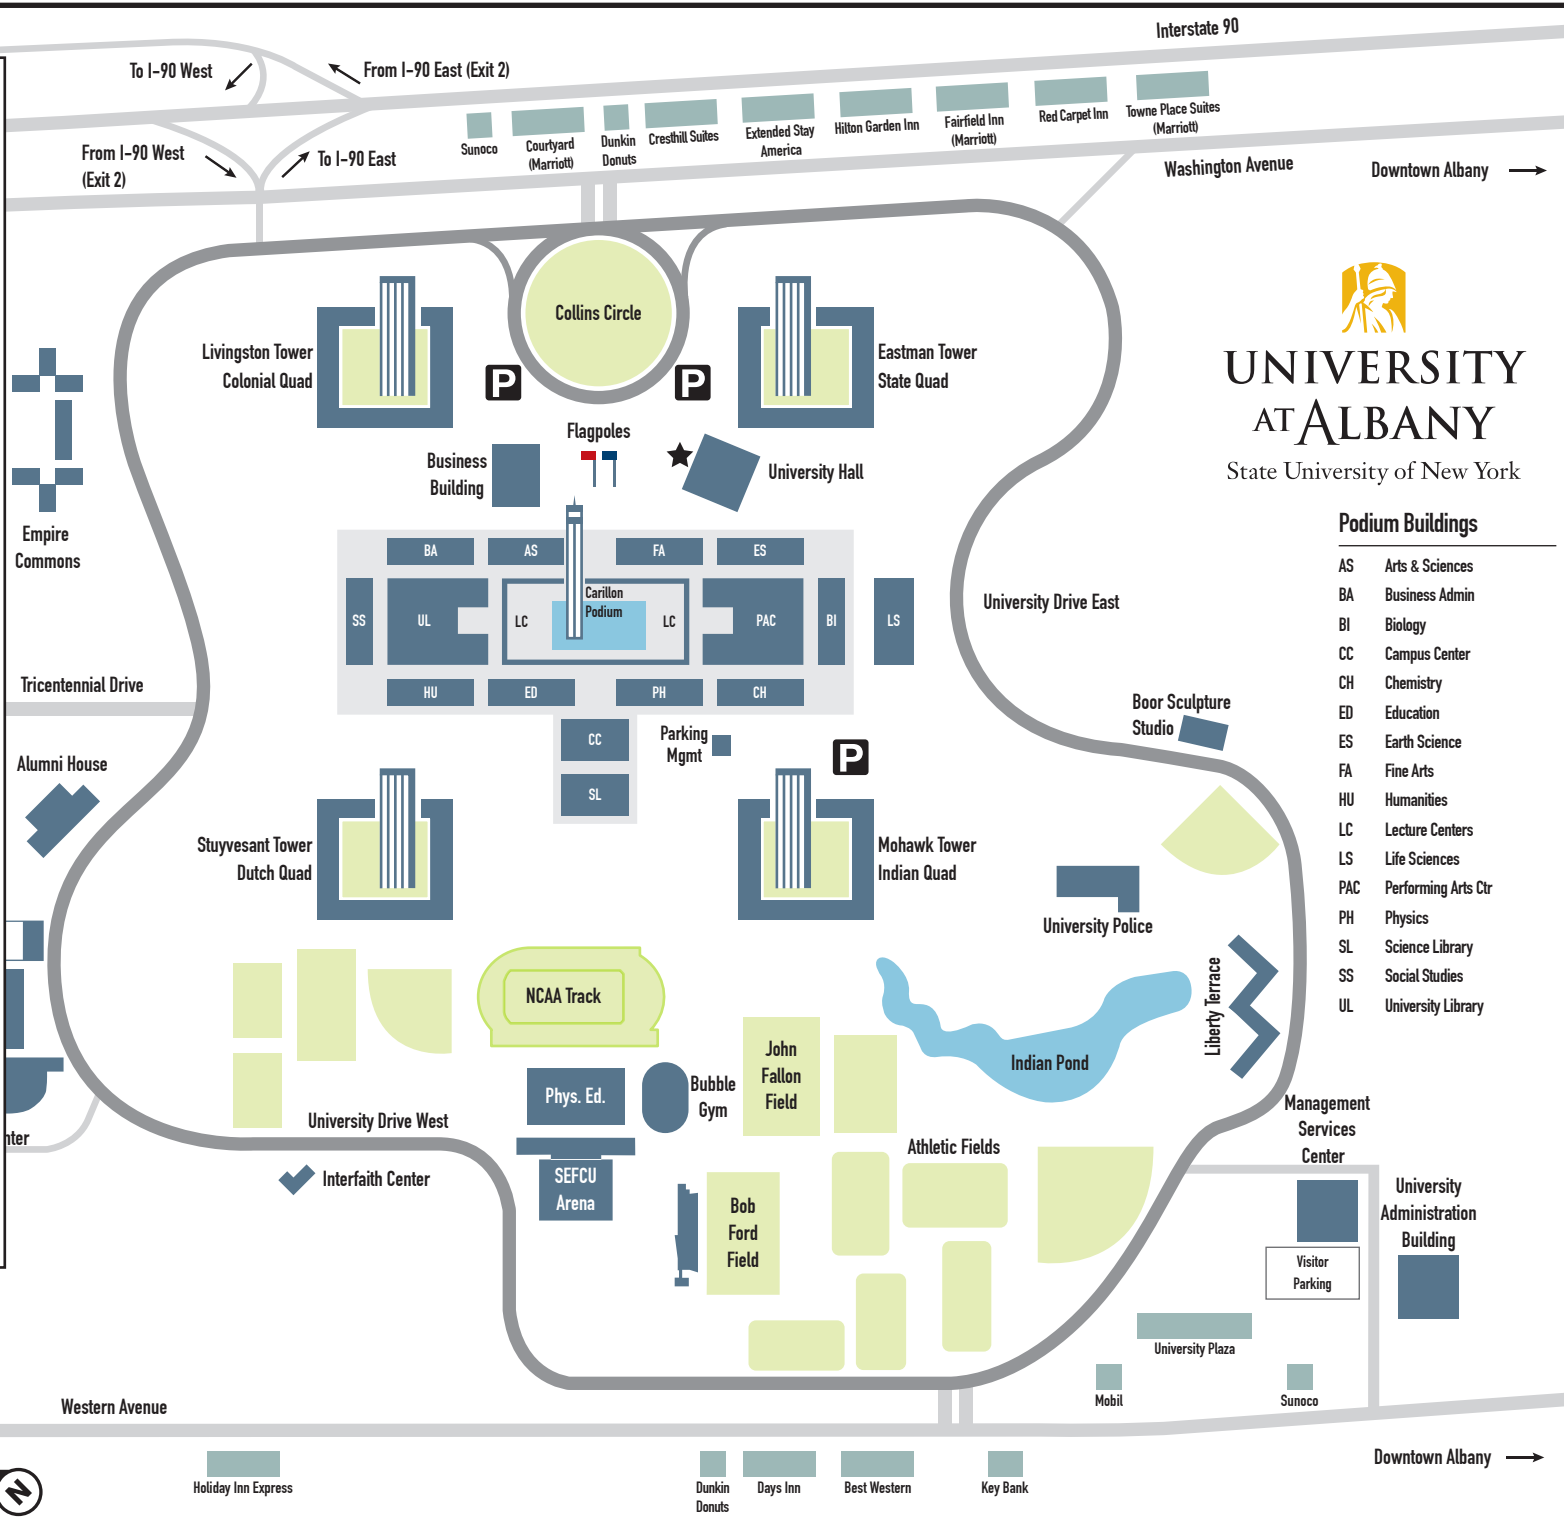

Directions

From the north

Take the Northway (I-87) south to Exit 1E onto I-90 east (Albany/Boston), then Exit 2 (Washington Ave/UAlbany) which leads right into the University at Albany.

From the south

Take the Thruway north to Exit 24. After the tollbooths, go onto I-90 east towards Boston to Exit 2 (Washington Ave/UAlbany) which leads right into the University at Albany.

From the east

Take I-90 west (towards Buffalo) to Exit 2 (Fuller Rd/UAlbany). At the traffic circle, take the 3rd exit onto Fuller Road. At the next traffic circle, take the 3rd exit onto the Washington Avenue ramp, then merge onto Washington Avenue at the traffic light. The University at Albany will be on your right.

From the west

Take the Thruway east to Exit 24. After the tollbooths, go onto I-90 east towards Boston to Exit 2 (Washington Ave/UAlbany) which leads right into the University at Albany.

On the campus

Once you arrive on campus, park in either of the Visitor's Lots off of Collins Circle or in the Campus Center's Visitor Lot indicated **P** on the map. The Undergraduate Admissions Welcome Center is located in University Hall indicated **★** on the map.

- Holiday Inn Express
- Dunkin' Donuts
- Days Inn
- Best Western
- Key Bank